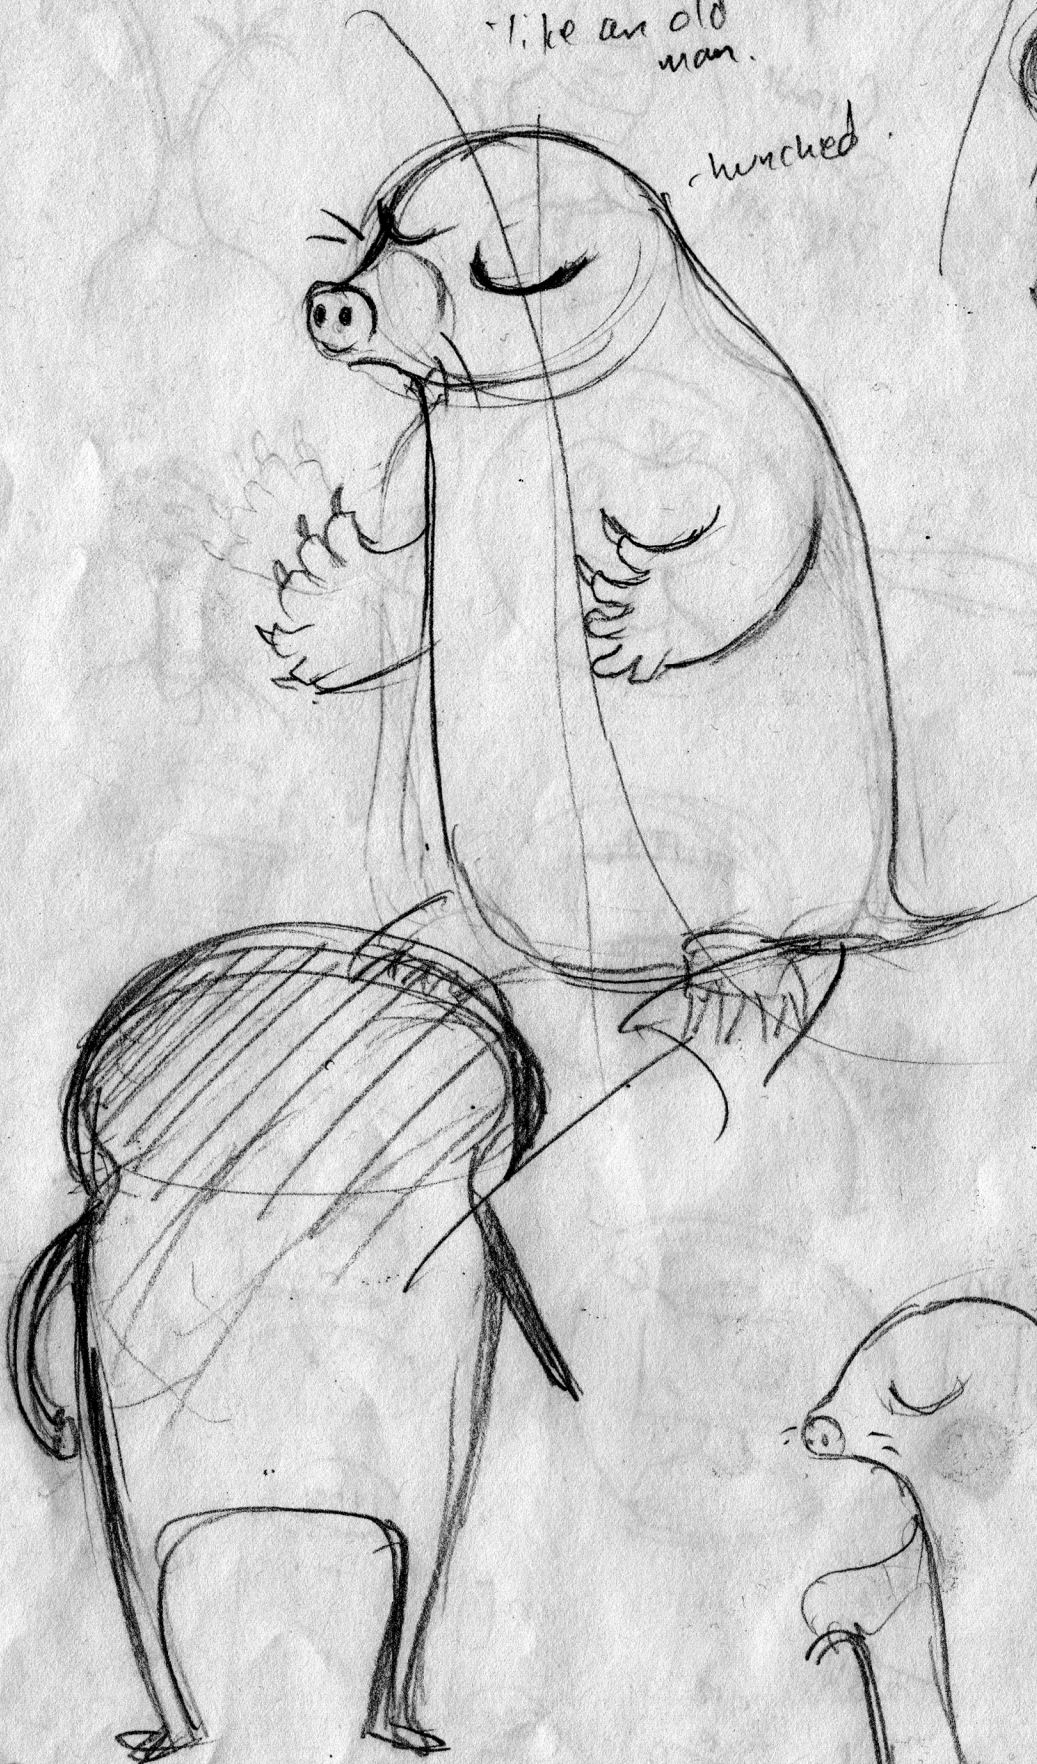

Eleanor is: - surly - independent
- uptight - misanthropic.

accents → red & teal & black, mostly monochromatic.
- orange (bright) - grey, white

- Jeffers typography

- cream-coloured paper

*Draw bigger!

dark high-collared hat
red sweater & collar

WORM SWORTH

light yellow-green
pink & light teal
figures lit up by this
glowing text

smokestack

SOMETIMES YOU HAVE TO HIT ROCK BOTTOM

- lives in an apt. downtown

HOLEY MOLEY

- draw out climbing out of the hole.
- dirt-covered

Last page.

maybe fireworks?

→ wake in firework class

Who is the mole?

- wise.
- impatient.
- like an old man.

- hunched.

SOMETIMES YOU
HAVE TO HIT
ROCK-
BUTTER

↓
lettering
kinda
dreamy

HOLEY MOLEY

By Sam Chilton
Illustrated by Sara Williamson

Avenir Next

neat font, serif